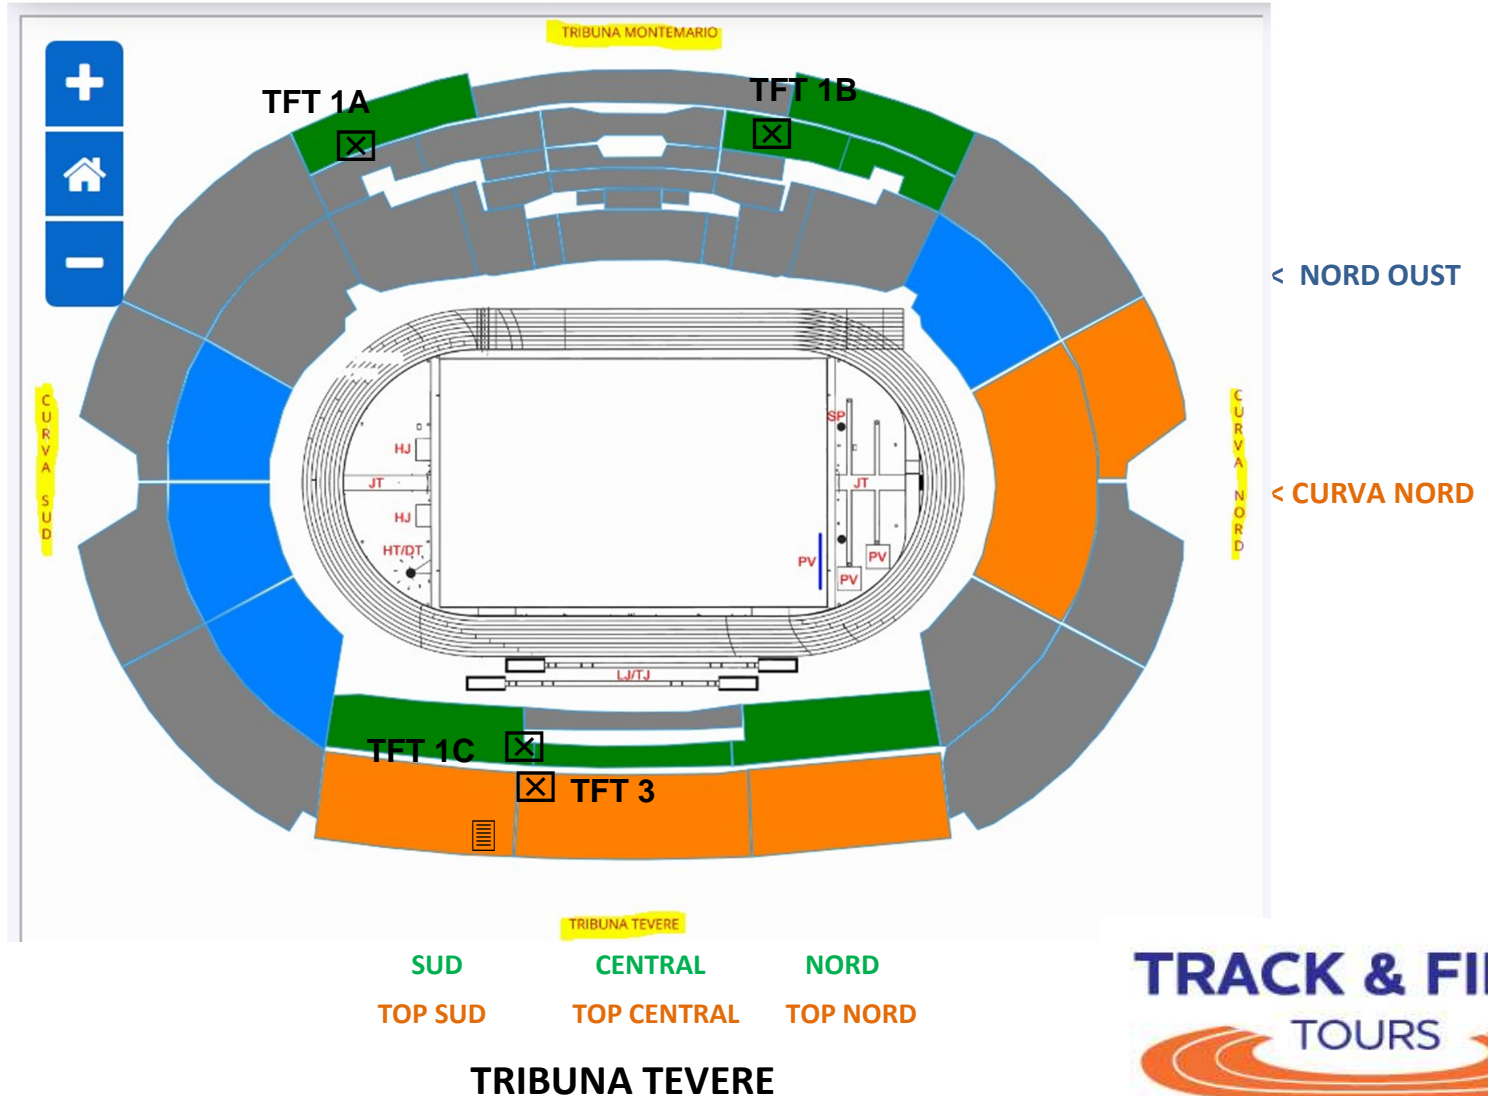

# ROME 2024 - STADIO OLIMPICO

## TRIBUNA MONTE MARIO

LAT SUD  
V

LAT NORD  
CENTRAL NORD / TOP NORD  
V V

### TICKET CATEGORIES

- CATEGORY 1
- CATEGORY 2
- CATEGORY 3

### T&FT Seating Allocations:

- CAT 1A Lower Rows \* 59 - 66
- CAT 1B Lower Rows \* 48 - 52
- CAT 1C Back Rows 21 - 23
- CAT 3 Lower Rows 31 - 34

\* In the Monte Mario stand the Cat 1 seating areas allocated for public sale are very high. In the section above the finish line area the lowest seating is row 59 and in the section at the start of the home straight it is row 48.