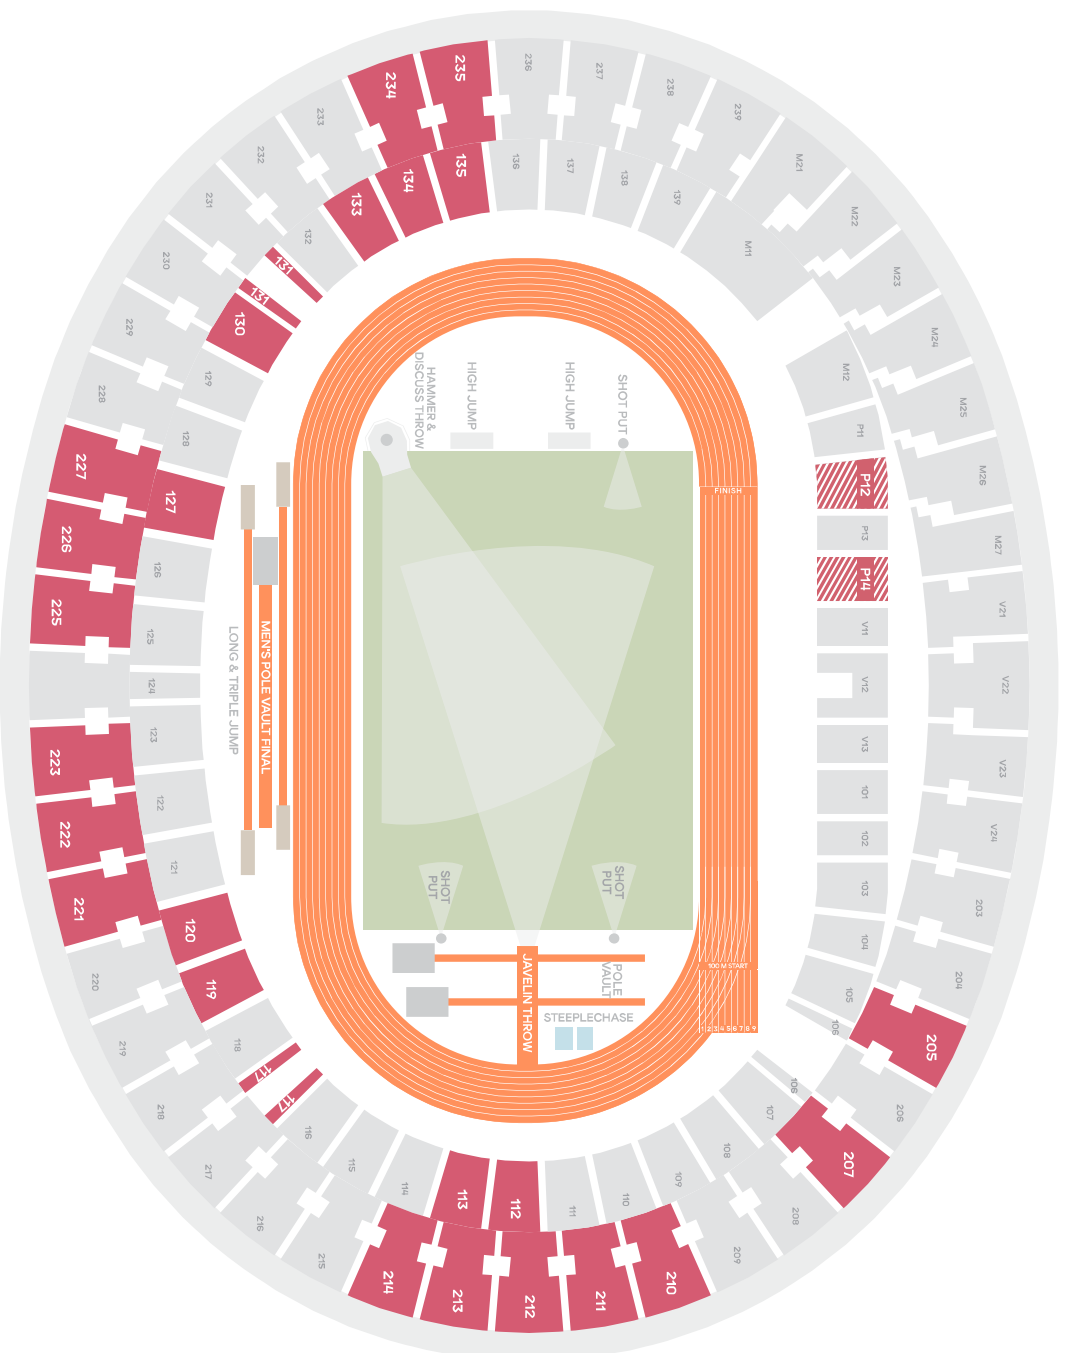

SEATING MAP

MORNING SESSION

WORLD ATHLETICS
CHAMPIONSHIPS
BUDAPEST 23

PRICE CATEGORIES*

CATEGORY 1
3000 HUF
7.5 USD

**PREMIUM SEATS
WITH HOSPITALITY**

NOT AVAILABLE

PACKAGE PRICES*

Flying start
- Opening weekend package

DISCOUNT**

CATEGORY 1
46 600 HUF
116 USD

10%

Final weekend
- Cheer them home package

DISCOUNT**

CATEGORY 1
67 200 HUF
168 USD

10%